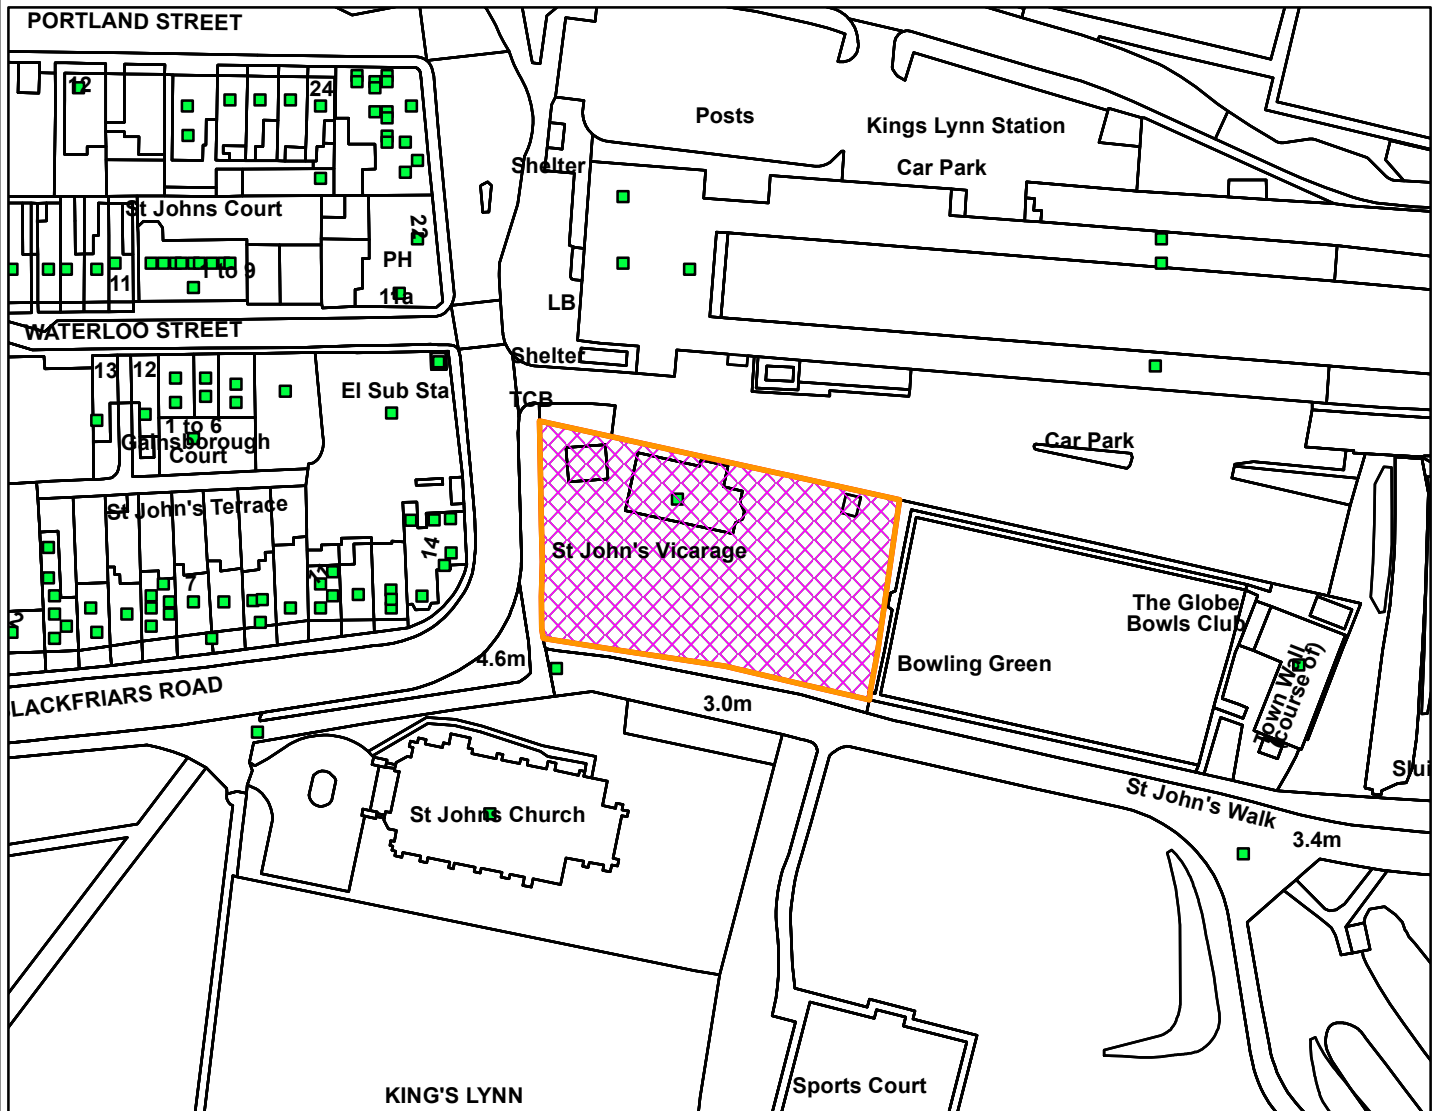

St Johns Vicarage Blackfriars Road Kings Lynn PE30 1NT

Legend

Scale: 1:1,250

Reproduced from the Ordnance Survey map with permission of the Controller of His Majesty's Stationery Office © Crown Copyright 2023.

Unauthorised reproduction infringes Crown Copyright and may lead to prosecution or civil proceedings.

Organisation	BCKLWN
Department	Department
Comments	
Date	22/03/2024
MSA Number	0100024314